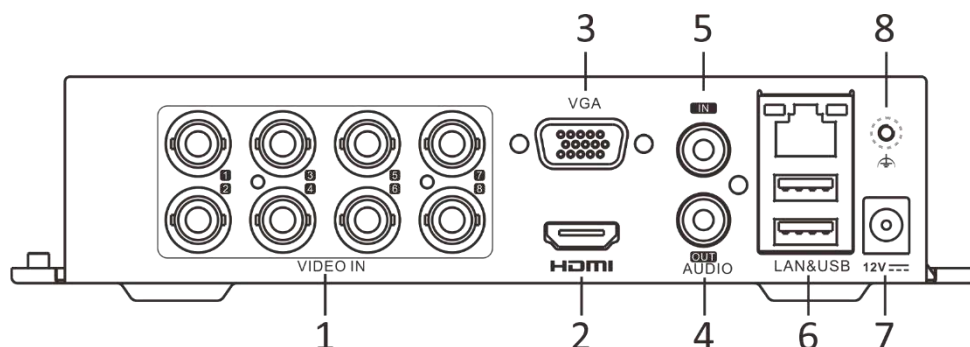

Physical Interface

No.	Description	No.	Description
1	Video and coaxial audio in	5	AUDIO IN, RCA connector
2	HDMI interface	6	LAN network interface and USB interface
3	VGA interface	7	12 VDC power input
4	AUDIO OUT, RCA connector	8	GND

Available Model

DS-7108HGHI-M1

Headquarters

No.555 Qianmo Road, Binjiang District,
Hangzhou 310051, China
T +86-571-8807-5998
www.hikvision.com

Follow us on social media to get the latest product and solution information.

Hikvision

HikvisionHQ

HikvisionHQ

Hikvision_Global

Hikvision
Corporate Channel

hikvisionhq