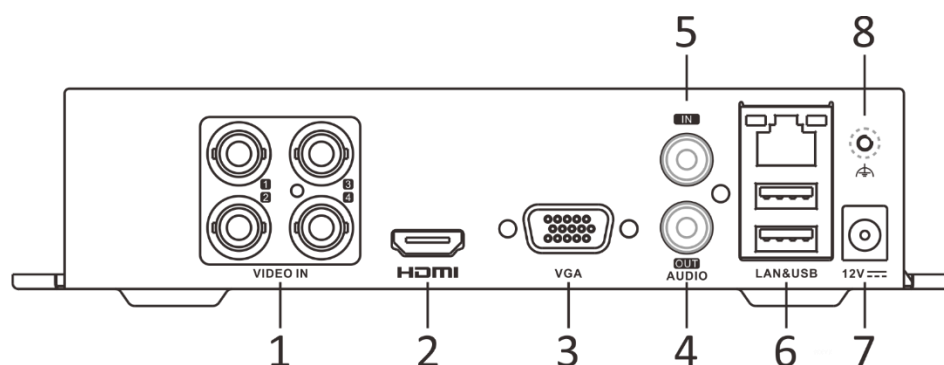

Physical Interface

No.	Description	No.	Description
1	Video and coaxial audio in	5	AUDIO IN, RCA connector
2	HDMI interface	6	LAN network interface and USB interface
3	VGA interface	7	12 VDC power input
4	AUDIO OUT, RCA connector	8	GND

Available Model

DS-7104HGHI-K1

Headquarters

No.555 Qianmo Road, Binjiang District,
Hangzhou 310051, China
T +86-571-8807-5998
www.hikvision.com

Follow us on social media to get the latest product and solution information.

Hikvision

HikvisionHQ

HikvisionHQ

Hikvision_Global

Hikvision
Corporate Channel

hikvisionhq